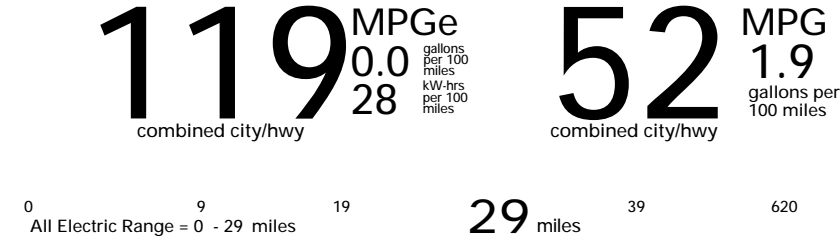

2021 IONIQ PHEV LIMITED

*Electric when you want it. Hybrid when you need it.
A Roomy interior With Brilliant Styling*

SOLD TO: RI008   **SHIPPED TO: RI008**
TARBOX HYUNDAI
3665 QUAKER LANE
NORTH KINGSTOWN RI 02852

VIN: KMHCX5LDXMU260842
MODEL: N05C2FPT
ENGINE: G4LEMU133369
PORT OF ENTRY: PH
EXTERIOR COLOR: BLACK NOIR PEARL
INTERIOR/SEAT COLOR: BLACK/BLACK
TRANSPORT: TRUCK
ACCESSORY WEIGHT: 11 lbs./ 5 kgs.
EMISSIONS: This vehicle meets emissions requirements in all 50 states and is a CARB certified Transitional Zero Emission Vehicle

GOVERNMENT 5-STAR SAFETY RATINGS

This vehicle has not been rated by the government for overall vehicle score, frontal crash, side crash or rollover risk.

Source: National Highway Traffic Safety Administration (NHTSA).
www.safercar.gov or 1-888-327-4236

Fuel Economy Midsize Cars range from 14 to 142 MPGe. The best vehicle rates 141 MPGe.

Charge Time: 2.25 hours (240V)

You save **$4,250** in fuel costs over 5 years compared to the average new vehicle.

Annual fuel cost **$650**

Fuel Economy & Greenhouse Gas Rating (tailpipe only)   Smog Rating (tailpipe only)

This vehicle emits 74 grams CO₂ per mile. The best emits 0 grams per mile (tailpipe only). Producing and distributing fuel & electricity also create emissions; learn more at fueleconomy.gov.

STANDARD FEATURES:
AMERICA'S BEST WARRANTY
5-year/60,000-mile New Vehicle Warranty INCLUDED
10-year/100,000-mile Powertrain Warranty INCLUDED
10-year/100,000-mile Hybrid System Components Warranty INCLUDED
10-year/100,000-mile Hybrid Battery Warranty INCLUDED
7-year/Unlimited-mile Anti-perforation Warranty INCLUDED
3-year/36,000-mile Complimentary Maintenance INCLUDED
*5-year/Unlimited-mile Roadside Assistance INCLUDED
**Limited warranties, see dealer for details

ADVANCED SAFETY TECHNOLOGY
*Forward Collision Avoidance-Assist INCLUDED
*Pedestrian And Cyclist Detection INCLUDED
*Highway Driving Assist INCLUDED
*Parking Distance Warning - Forward INCLUDED
*Parking Distance Warning # Reverse INCLUDED
*Lane Keeping Assist INCLUDED
*High Beam Assist INCLUDED
*Driver Attention Warning INCLUDED
*Lane Following Assist INCLUDED
*Blind-Spot Collision Warning (BCW) INCLUDED
*Rear Cross-Traffic Collision Warning (RCCW) INCLUDED
*Rearview Camera with Dynamic Parking Guidelines INCLUDED

POWERTRAIN TECHNOLOGY
*1.6L GDI Atkinson Cycle 4-Cylinder Hybrid Engine INCLUDED
*Permanent Magnet Synchronous Motor (44.5 kW) INCLUDED
*Combined Hybrid System Power 139 HP INCLUDED
*6-Speed EcoShift® Dual Clutch Automatic Transmission INCLUDED
*8.9 kWh Lithium-Ion Polymer Battery & 120V Charge Cable INCLUDED

EXTERIOR
*16-Inch Eco-Spoke Alloy Wheels and 205/55R16 Tires INCLUDED
*Power Tilt-and-Slide Sunroof INCLUDED
*LED Headlights & LED Taillights INCLUDED
*Power-Folding Side Mirrors w/ Puddle Lamp INCLUDED
*Chrome Door Handles w/ Door Handle Approach Lights INCLUDED

COMFORT & CONVENIENCE
*Smart Cruise Control w/ Stop & Go INCLUDED
*Electric Parking Brake INCLUDED
*7-inch TFT LCD Instrument Cluster Display INCLUDED
*Leather Seating Surfaces INCLUDED
*Stainless Steel Door Sill Plates INCLUDED
*Power Driver Seat w/ Lumbar Support INCLUDED